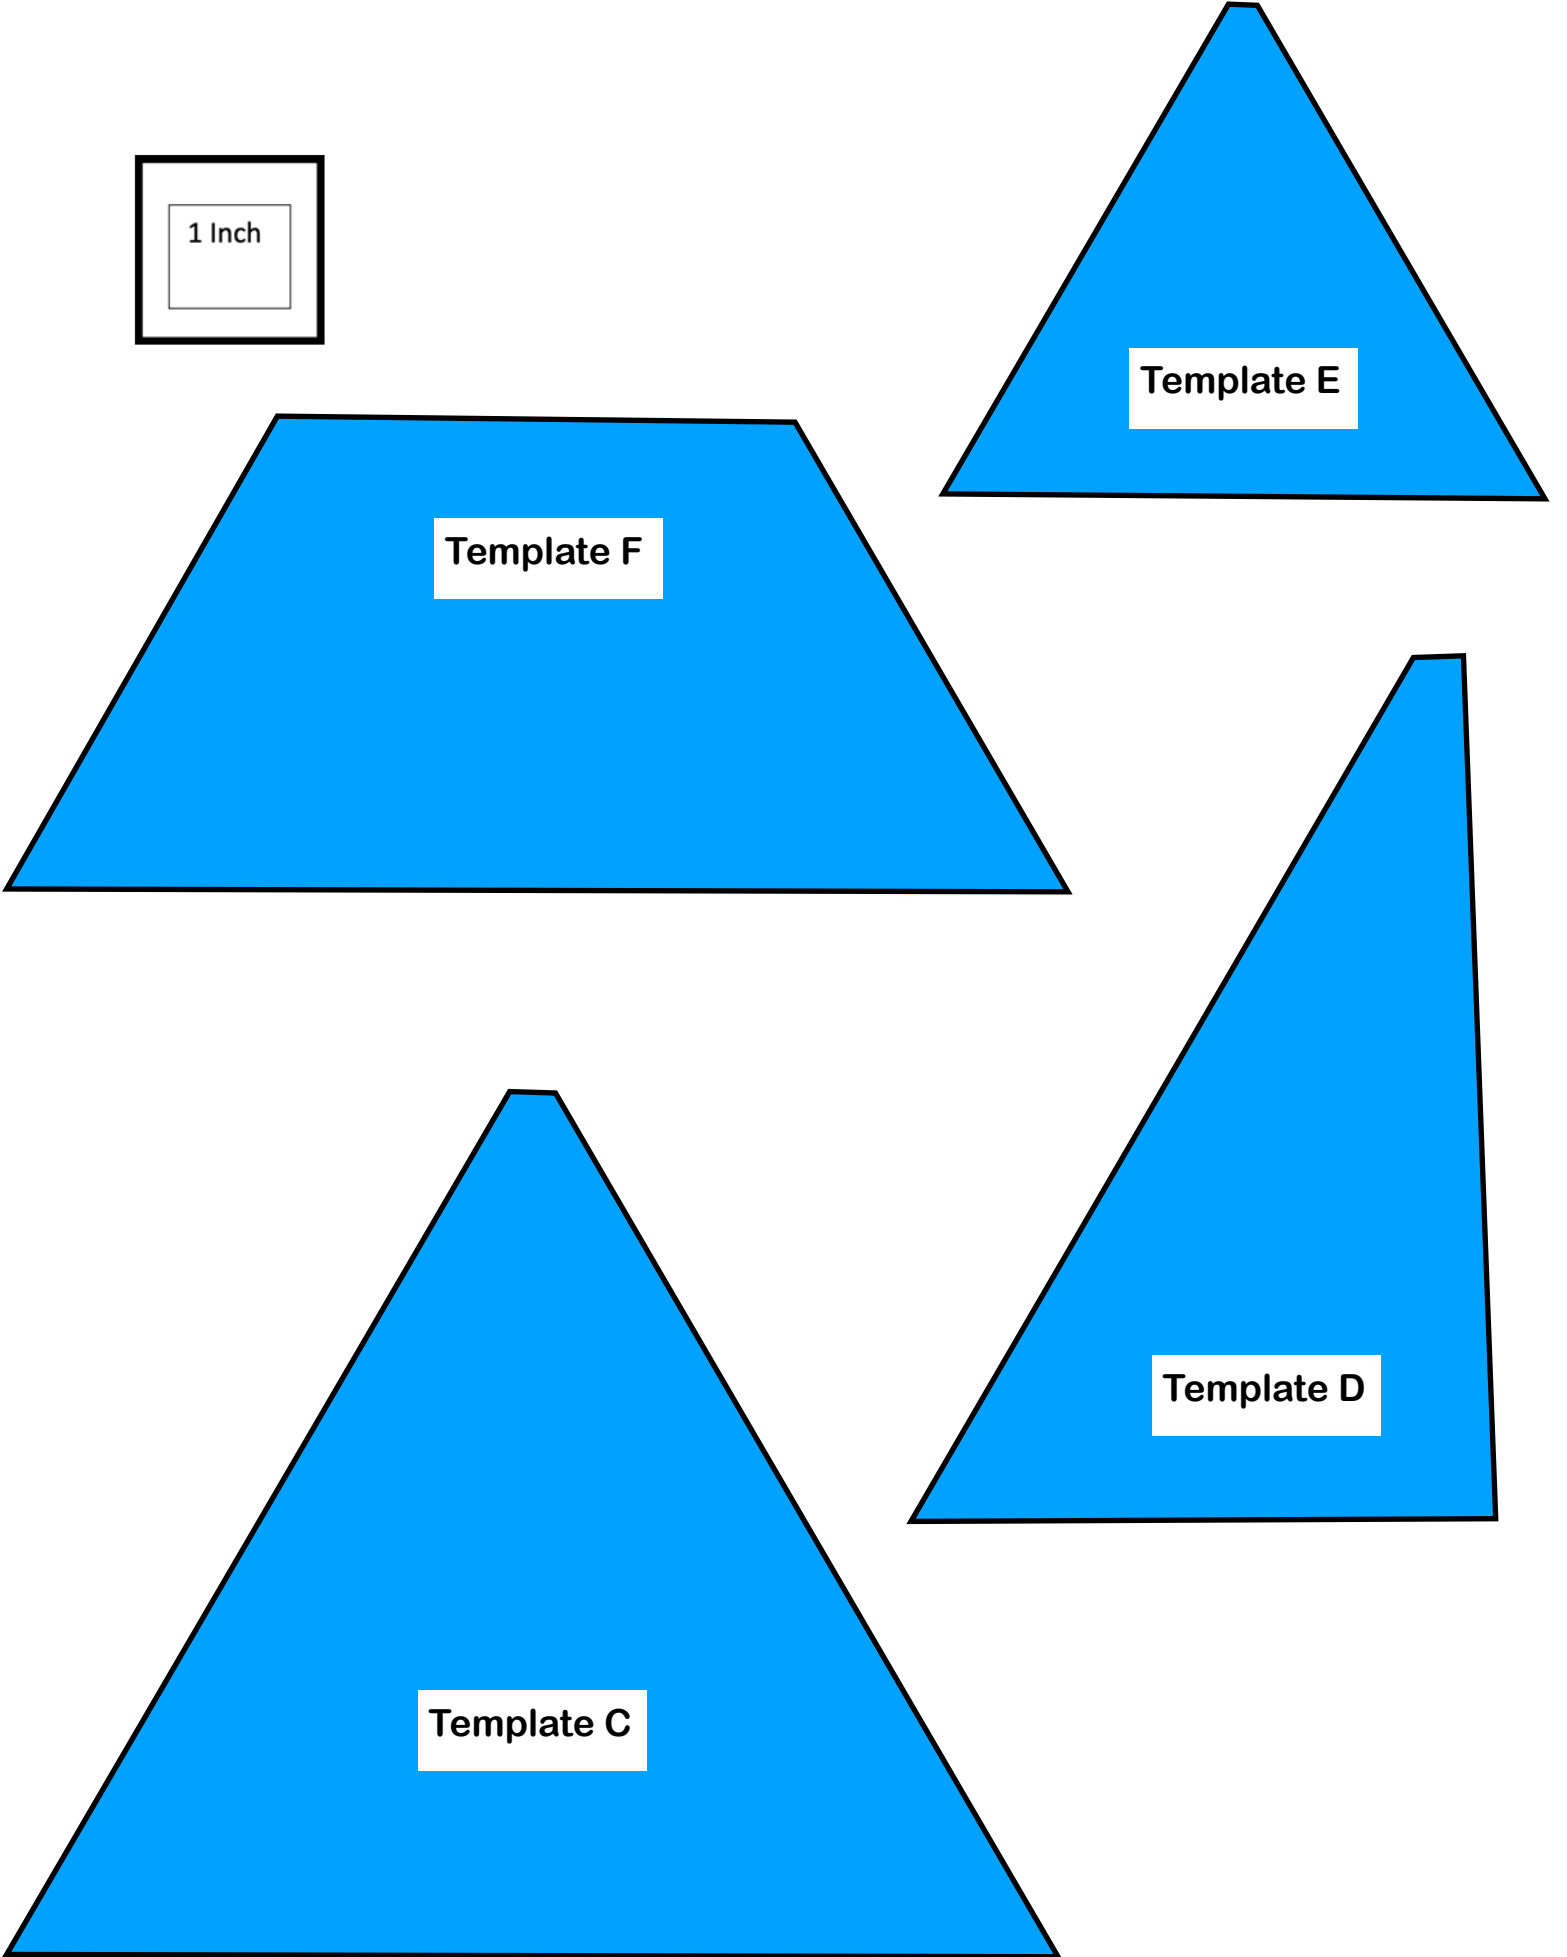

8.5" Hexagon
Template A

4.5" Hexagon
Template B

TEMPLATE FOR

Shining Stars

Designed, pieced and quilted by Lee Taylor
Sewlovelee

**ALL MID-ATLANTIC
SHOP HOP**

1 Inch

Template F

Template E

Template D

Template C

DBlock4x8

Unnamed